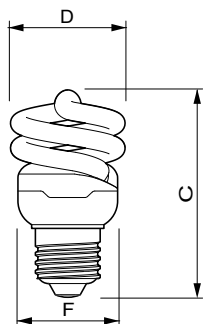

Product data

General Information	
Cap-Base	E27 [E27]
Nominal Lifetime (Nom)	8000 h
Switching Cycle	5000X
Light Technical	
Color Code	827 [CCT of 2700K]
Luminous Flux (Nom)	500 lm
Luminous Flux (Rated) (Nom)	500 lm
Color Designation	Warm White (WW)
Lumen Maintenance 2000 h (Nom)	85 %
Lumen Maintenance 5000 h (Nom)	75 %
Chromaticity Coordinate X (Nom)	463
Chromaticity Coordinate Y (Nom)	420
Correlated Color Temperature (Nom)	2700 K
Luminous Efficacy (Rated) (Nom)	62 lm/W
Color Rendering Index (Nom)	82
LLMF At End Of Nominal Lifetime (Nom)	70 %
Operating and Electrical	
Input Frequency	50 or 60 Hz
Power (Rated) (Nom)	8 W
Lamp Current (Nom)	60 mA
Wattage Equivalent	40 W

Starting Time (Nom)	0.3 s
Warm Up Time to 60% Light (Min)	5 s
Warm Up Time to 60% Light (Max)	60 s
Power Factor (Nom)	0.6
Voltage (Nom)	220-240 V

Controls and Dimming	
Dimmable	No

Approval and Application	
Energy Efficiency Label (EEL)	A
Mercury (Hg) Content (Nom)	1.5 mg
Energy Consumption kWh/1000 h	8 kWh

Product Data	
Full product code	871829121826500
Order product name	TORNADO 8W WW E27 220-240V 1PF/6
EAN/UPC - Product	8718291218265
Order code	929689868301
Numerator - Quantity Per Pack	1
Numerator - Packs per outer box	6
Material Nr. (12NC)	929689868301
Net Weight (Piece)	0.046 kg

Dimensional drawing

Product	D (max)	C (max)	F (max)
TORNADO 8W WW E27 220-240V 1PF/6	47.5 mm	86.5 mm	40.5 mm

QSPIR-F T2 8W/827 E27 220-240V 50/60Hz